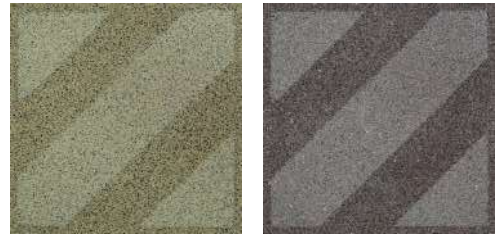

Marblex Tiles (Paving)

Code: 539

Size: 40x40x3cm

Finish: Paving tiles with design

Color: Dark Grey, Red, Yellow, Green, White

Layers: Single layer

Code: 519

Size: 40x40x3cm