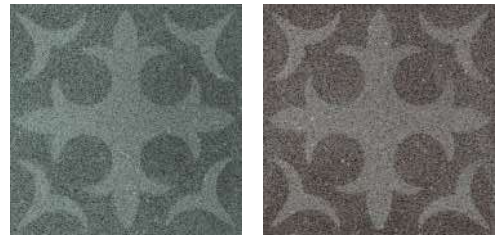

Marblex Tiles (Paving)

Code: 543

Size: 40x40x3cm

Finish: Paving tiles with design

Color: Dark Grey, Red, Yellow, Green, White

Layers: Single layer

Code: 523

Size: 40x40x3cm