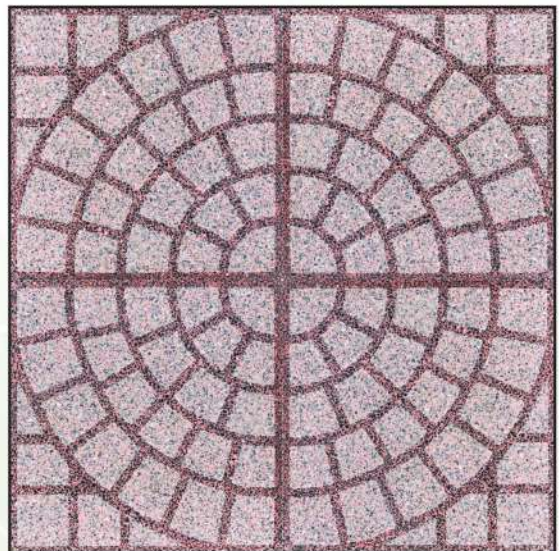

SPECIAL TILES 30x30x2.8 / 40x40x3.6

101 (R) SB 307

101 (Y) SB 307

116 (B) SB 307

116 (R) SB 307

116 (Y) SB 307

101 (BR) SB 307

*Picture are for illustration purpose only. Actual it may vary