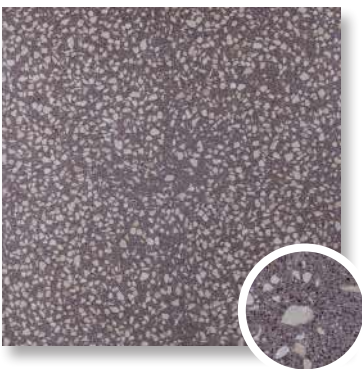

Code: RYSS

Size: 30x30x1.7cm,

Chips: White 3-6mm,

Yellow 3-6mm, Black sugar

Single Layer